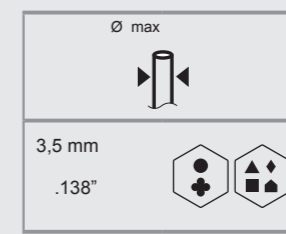

OCP140

OCTOPUS
UNIVERSAL Whips Trimmer Head

for all brushcutters / trimmers

Mounting

Loading TYPE PAVING

Standard Set
12 PCS
L 11.8" / 300 mm

∇ .120" / 3,3 mm

Loading TYPE GRASS