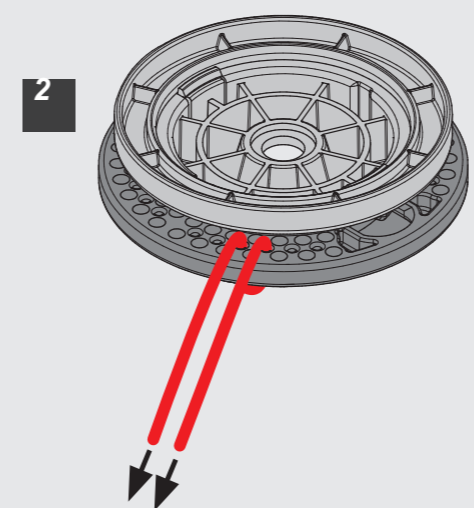

OCP140

OCTOPUS
UNIVERSAL Whips Trimmer Head

for all brushcutters / trimmers

Mounting

Loading TYPE PAVING

Standard Set
12 PCS
L 11.8" / 300 mm

∇ .120" / 3,3 mm

Loading TYPE GRASS