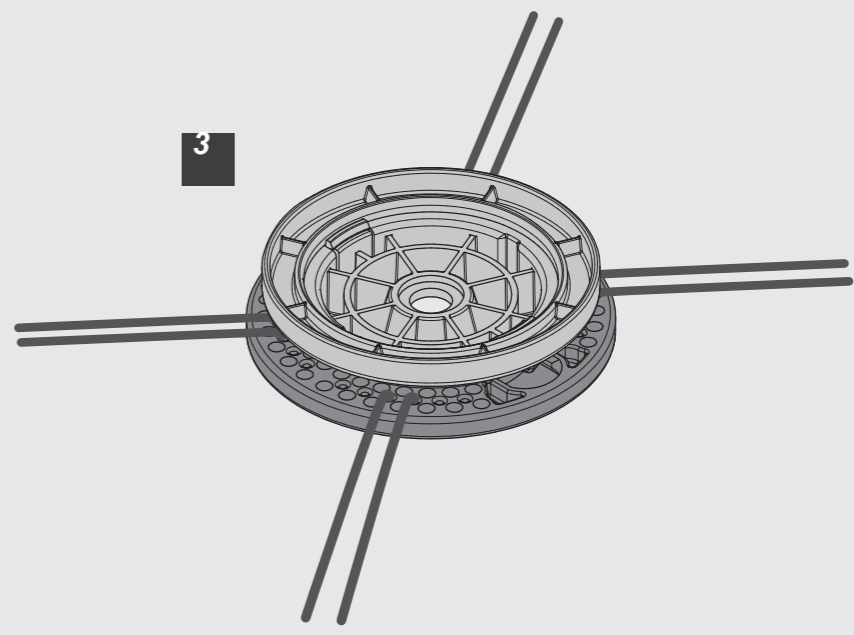

OCP140

OCTOPUS
UNIVERSAL Whips Trimmer Head

for all brushcutters / trimmers

Mounting

Loading TYPE PAVING

Standard Set
12 PCS
L 11.8" / 300 mm

∇ .120" / 3,3 mm

Loading TYPE GRASS