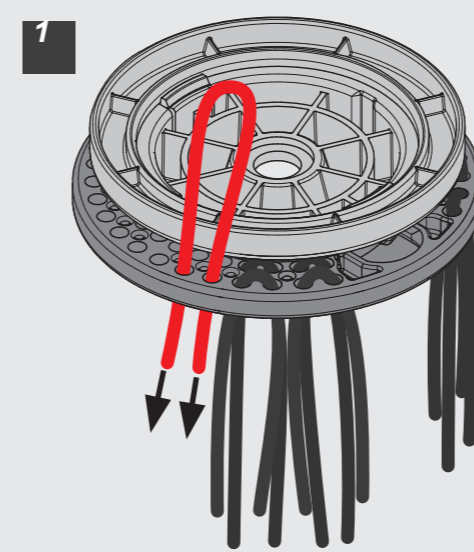

OCP140

OCTOPUS
UNIVERSAL Whips Trimmer Head

for all brushcutters / trimmers

Mounting

Loading TYPE PAVING

Standard Set
12 PCS
L 11.8" / 300 mm

∇ .120" / 3,3 mm

Loading TYPE GRASS