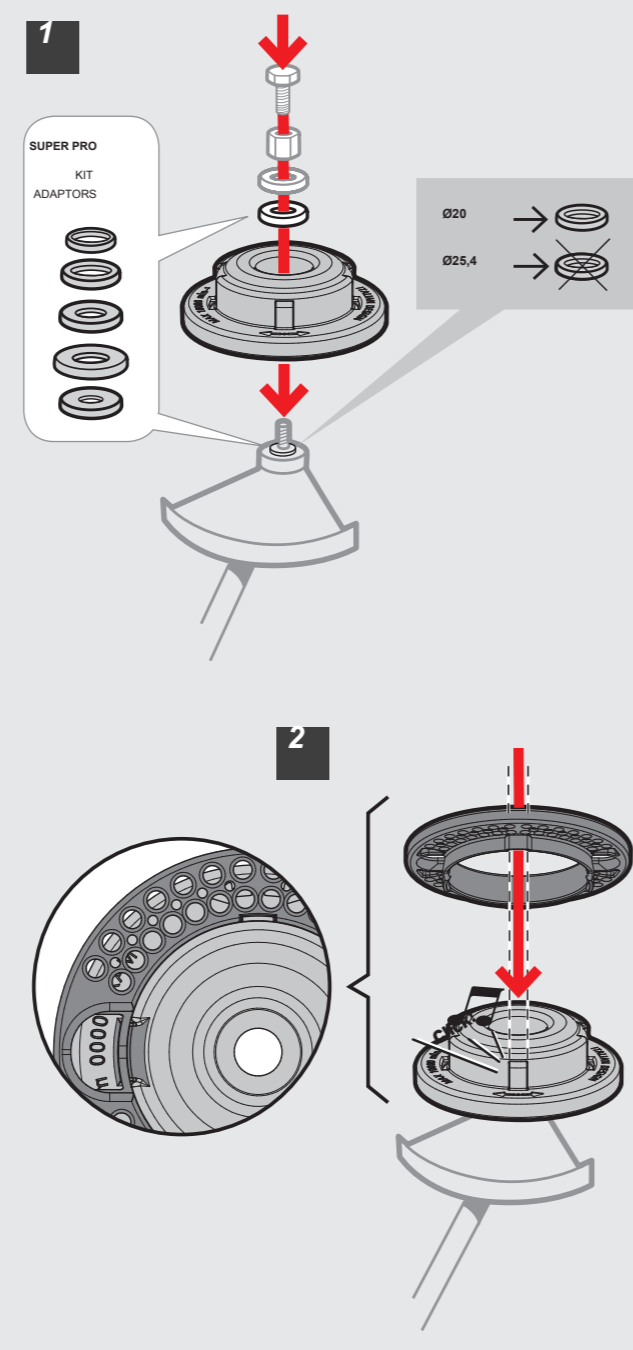

OCP140

OCTOPUS
UNIVERSAL Whips Trimmer Head

for all brushcutters / trimmers

Mounting

Loading TYPE PAVING

Standard Set
12 PCS
L 11.8" / 300 mm

∇ .120" / 3,3 mm

Loading TYPE GRASS