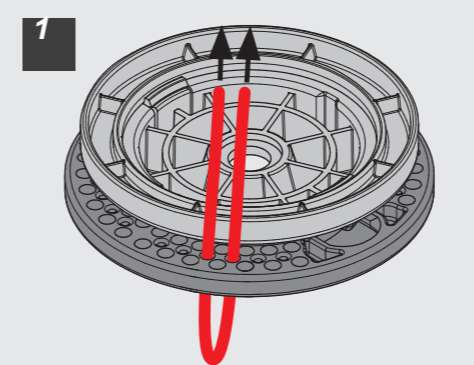

OCP140

OCTOPUS
UNIVERSAL Whips Trimmer Head

for all brushcutters / trimmers

Mounting

Loading TYPE PAVING

Standard Set
12 PCS
L 11.8" / 300 mm

∇ .120" / 3,3 mm

Loading TYPE GRASS