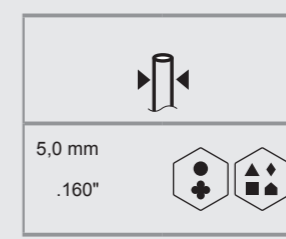

OCP140

OCTOPUS
UNIVERSAL Whips Trimmer Head

for all brushcutters / trimmers

Mounting

Loading TYPE PAVING

Standard Set
12 PCS
L 11.8" / 300 mm

∇ .120" / 3,3 mm

Loading TYPE GRASS